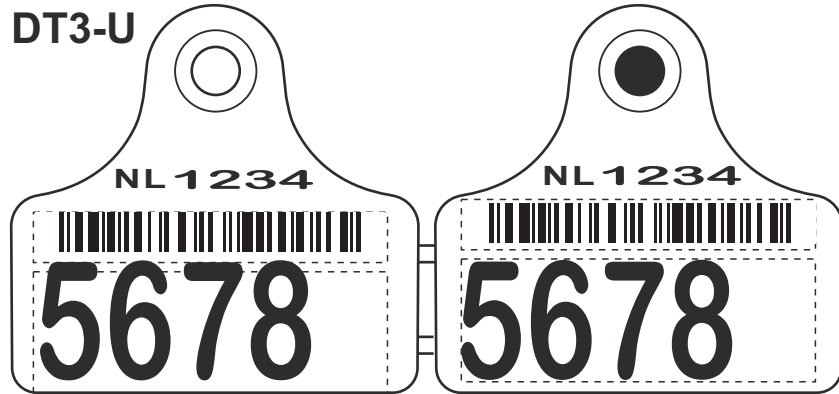

TPRT5 Print Optie 5 (I & R) Medium/Medium

Tamperproof Supertags

Medium

DT3-U

Medium