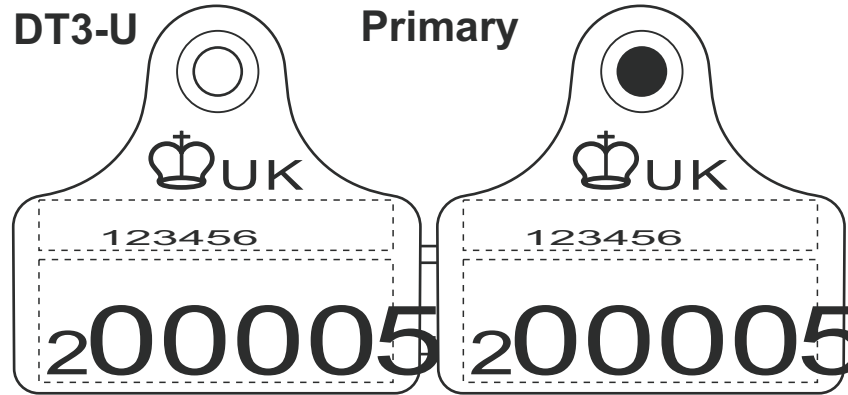

Single Tag Options

Medium

DT3-U

Primary