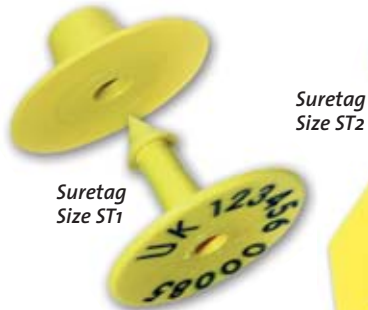

Suretag Size ST1

Suretag Size ST2

Suretag Standard Colour Range