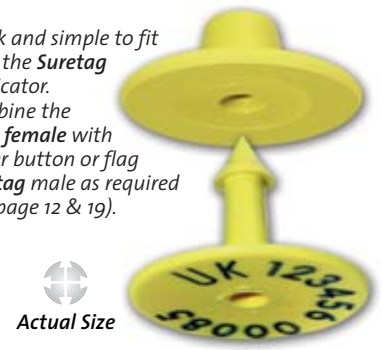

**“For cattle combined with any size Supertag Male”.**

**Mix & Match for colour and visibility options**

*The Large I-Tag is fitted using the unique Supertag, no needle applicator system.*

*Quick and simple to fit, combine the I-Tag female button with any size Supertag Male to provide the ideal solution of colour coding and visibility to suit your own requirements (see Page 4 & 5).*

**I-Tag Cattle Version with Supertag Size 1**

Actual Size

**“For sheep, goats & pigs combined with any Suretag”.**

**Especially designed Lightweight solution**

*The Small I-Tag is fitted using the Suretag system to provide the most lightweight solution.*

*Quick and simple to fit with the Suretag applicator. Combine the I-Tag female with either button or flag Suretag male as required (see page 12 & 19).*

Actual Size

**I-Tag Sheep & Pig Version**

I-Tag Standard Colour Range