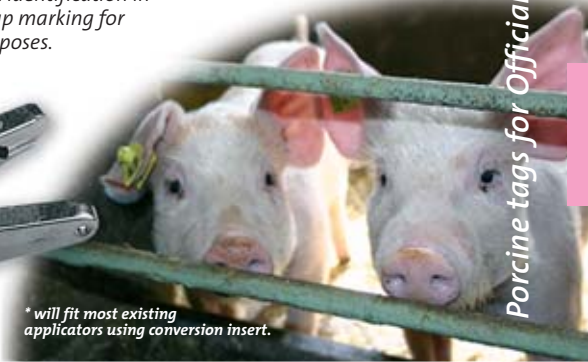

## Anti Rust - Flame Resistant

Used mainly for cattle but suitable for all official marking applications in place of slap marking. Quick and simple to use, deep embossed with farm code and animal ID if needed.

Actual Size

Metaltag\*

Especially produced to provide permanent identification in place of slap marking for official purposes.

Porcine tags for Official Identification

\* will fit most existing applicators using conversion insert.